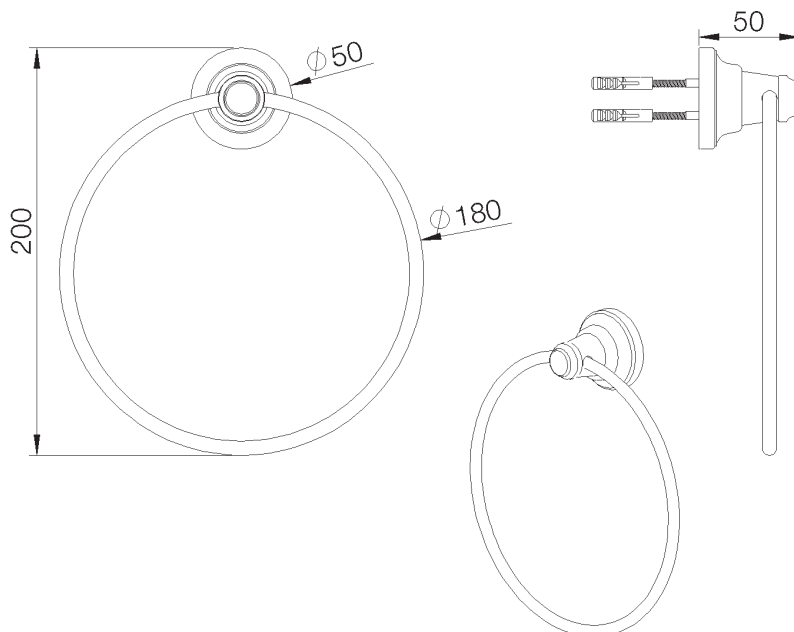

PRODUCT TECHNICAL SHEET

Collection : **BUTLER**

Ref. : **6250.11.07**

Porte-serviette

Handdoekdrager

Towel holder

Picture

Product details

Technical drawing

RA0.V01